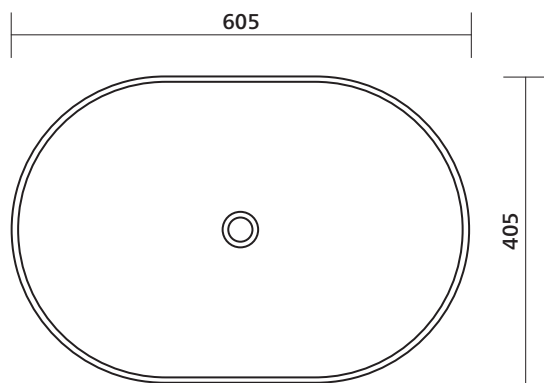

Arko 605

Collection: Elevate

Inset above counter basin, super-ellipse

Order code

192628 Arko 605 inset above counter ceramic basin, slot overflow

Product details

TAPHOLE	No taphole.
WASTE	Suits standard 32 mm non-overflow waste (not supplied).
OVERFLOW	Has slot overflow.
MATERIAL	Vitreous china.
COLOUR	White Gloss.
FIXING	Always use the actual basin to verify cutout. Use silicone sealant. Do not use epoxy type adhesives.

 Basin has integrated slot overflow.

Premium Basin Wastes (AVAILABLE SEPARATELY)

POP-OUT BASIN WASTE – CERAMIC CAP + CHROME BASE

192257 Ceramic Pop-out Basin Waste, White Silk Matte

192258 Ceramic Pop-out Basin Waste, White Gloss

seima.com.au

Please note

- All measurements are in millimetres.
- Dimensions are nominal and subject to normal ceramic manufacturing variations of ± 5 mm.
- Wastes, taps and bottle traps shown in images are not included unless specified.
- Fixing: Use silicone sealant. Do not use epoxy type adhesives.
- Always use the actual basin to verify cutout.
- Specifications may vary without notice as part of our continuous improvement practices.
- Clean with a damp cloth. Do not use abrasive cleaners, liquids or pastes.