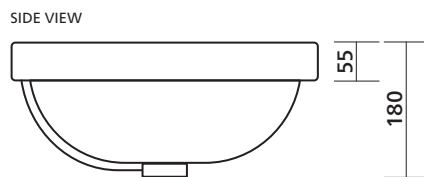

Arko 605

Collection: Elevate

Inset above counter basin, super-ellipse

Order code

192628 Arko 605 inset above counter ceramic basin, slot overflow

Product details

TAPHOLE	No taphole.
WASTE	Suits standard 32 mm non-overflow waste (not supplied).
OVERFLOW	Has slot overflow.
MATERIAL	Vitreous china.
COLOUR	White Gloss.
FIXING	Always use the actual basin to verify cutout. Use silicone sealant. Do not use epoxy type adhesives.

 Basin has integrated slot overflow.

Premium Basin Wastes (AVAILABLE SEPARATELY)

POP-OUT BASIN WASTE – CERAMIC CAP + CHROME BASE

192257 Ceramic Pop-out Basin Waste, White Silk Matte

192258 Ceramic Pop-out Basin Waste, White Gloss